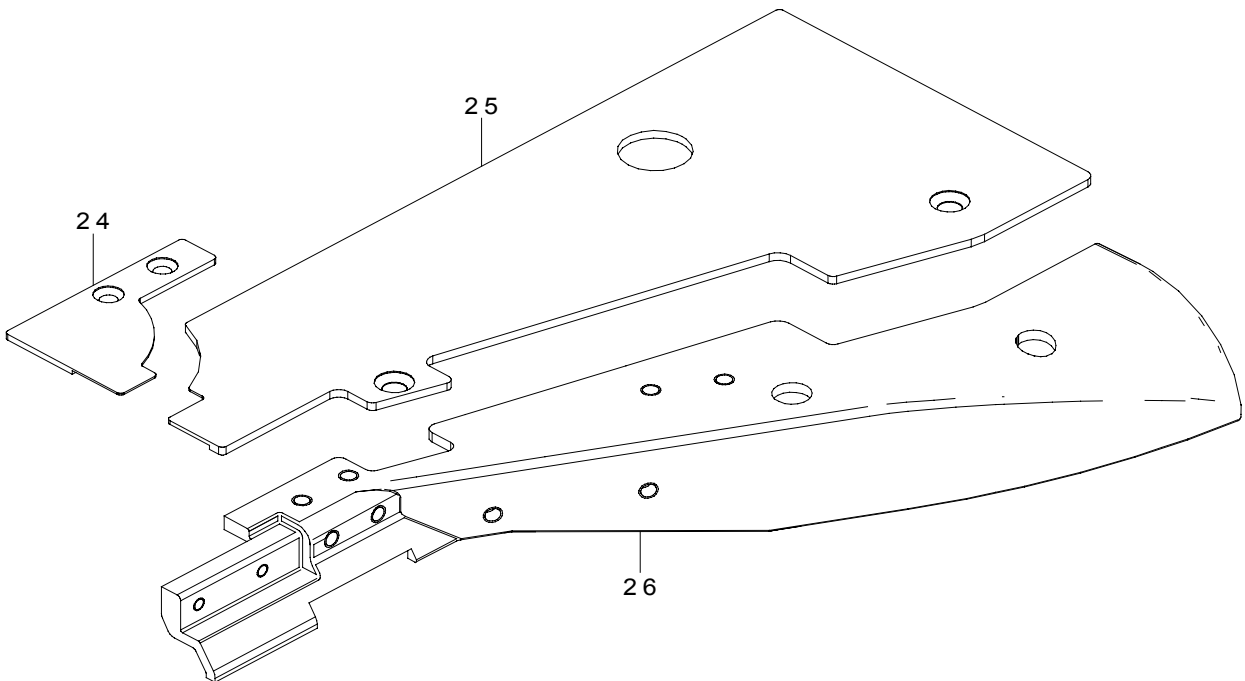

Wide Gauge Hemming Machine
MF-7900-H11

PARTS LIST

MF-7923-H11-B56
MF-7923-H11-B64

REF.NO	NOTE	PART NO	DESCRIPTION	Qty
1	#01	133-50301	NEEDLE_HEAD_56	1
2	#02	133-50400	NEEDLE_HEAD_64	1
3	#01	133-55706	THROAT_PLATE	1
4	#02	133-55805	THROAT_PLATE	1
5		SM-8030350-TP	SCREW	4
6		MUY-128S1000	NEEDLE	3
7		134-30509	MAIN_FEED_DOG	1
8		134-32703	DIFF_FEED_DOG	1
9		400-27897	PRESSER_FOOT_ASSY	1
10		133-75209	PIVOT_PIN	(1)
11		SM-1850600-SP	SCREW	(1)
12		SM-6040800-SP	SCREW	(1)
13		SM-8030402-TP	SCREW M3X0.5 L=4	(1)
14		133-77106	SPRING	(1)
15		133-75308	SPRING_L	(1)
16		PS-0150082-KH	SPRING_PIN	(1)
17		134-68004	YIELDING_SECTION	(1)
18		134-68103	YIELDING_SECTION_PLATE	(1)
19		400-27895	PRESSER_FOOT_BOTTOM	(1)
20		134-67907	PRESSER_FOOT_SHANK	(1)
21	#03	400-27899	FABRIC_GUIDE	1
22	#03	400-27900	FABRIC_GUIDE	1
23	#03	SM-6850400-SP	SCREW M2.5 L=4	4
24		700-01895	THROAT_PLATE_SUPPORT_COVER_S	1
25		700-04089	CLOTH_PLATE_FRONT	1
26		700-04087	BRACKET	1