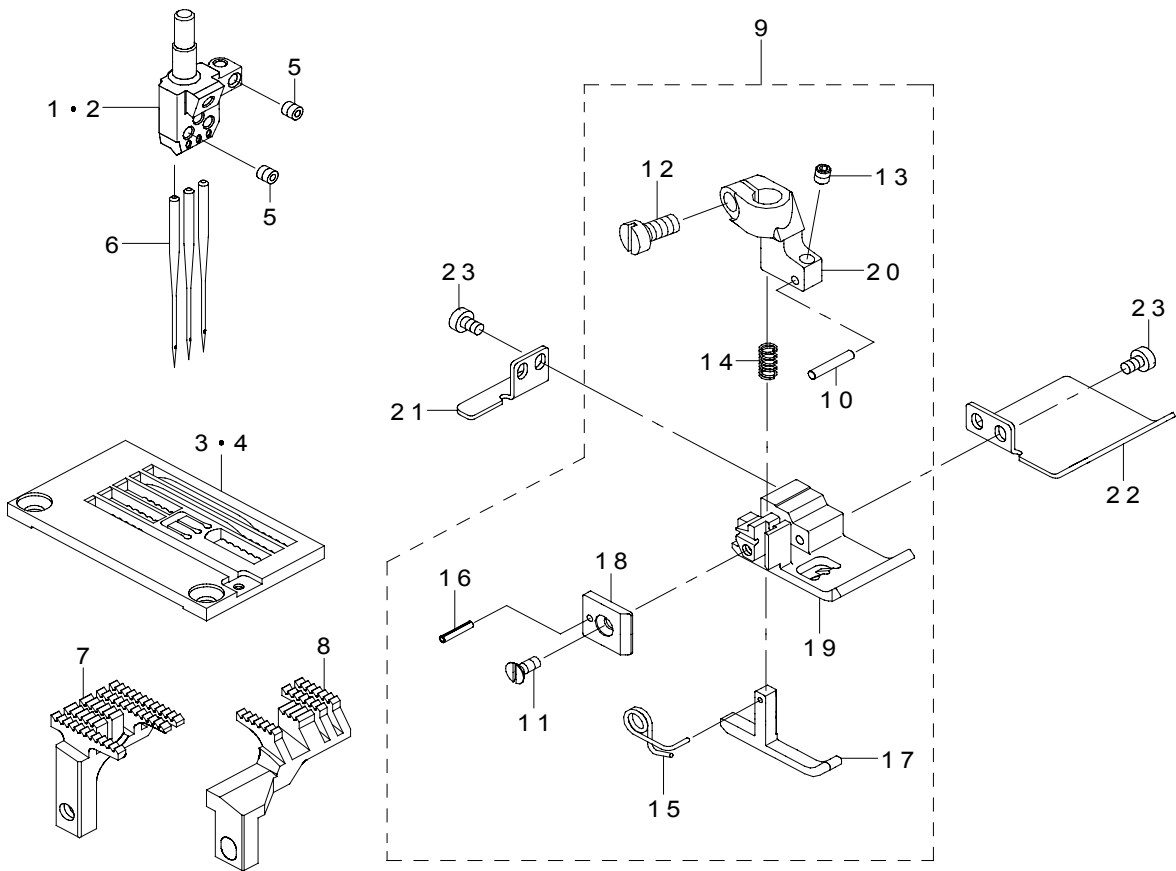

Wide Gauge Hemming Machine
MF-7900-H11

PARTS LIST

MF-7923-H11-B56
MF-7923-H11-B64

REF.NO	NOTE	PART NO	DESCRIPTION	Qty
1	#01	133-50301	NEEDLE_HEAD_56	1
2	#02	133-50400	NEEDLE_HEAD_64	1
3	#01	133-55706	THROAT_PLATE	1
4	#02	133-55805	THROAT_PLATE	1
5		SM-8030350-TP	SCREW	4
6		MUY-128S1000	NEEDLE	3
7		134-30509	MAIN_FEED_DOG	1
8		134-32703	DIFF_FEED_DOG	1
9		400-27897	PRESSER_FOOT_ASSY	1
10		133-75209	PIVOT_PIN	(1)
11		SM-1850600-SP	SCREW	(1)
12		SM-6040800-SP	SCREW	(1)
13		SM-8030402-TP	SCREW M3X0.5 L=4	(1)
14		133-77106	SPRING	(1)
15		133-75308	SPRING_L	(1)
16		PS-0150082-KH	SPRING_PIN	(1)
17		134-68004	YIELDING_SECTION	(1)
18		134-68103	YIELDING_SECTION_PLATE	(1)
19		400-27895	PRESSER_FOOT_BOTTOM	(1)
20		134-67907	PRESSER_FOOT_SHANK	(1)
21	#03	400-27899	FABRIC_GUIDE	1
22	#03	400-27900	FABRIC_GUIDE	1
23	#03	SM-6850400-SP	SCREW M2.5 L=4	4
24		700-01895	THROAT_PLATE_SUPPORT_COVER_S	1
25		700-04089	CLOTH_PLATE_FRONT	1
26		700-04087	BRACKET	1

NOTE
#01....FOR MF-7923-H11-B56
#02....FOR MF-7923-H11-B64
#03....ACCESSORIES PARTS

ALL PARTS NOT MENTIONED IN THIS PARTS LIST ARE SAME AS THOSE OF
MODEL MF-7900. OTHER PARTS LIST RELATED TO THIS MODEL.
*MF-7900 SERIES(NO.1599 PART NO. 70002009)